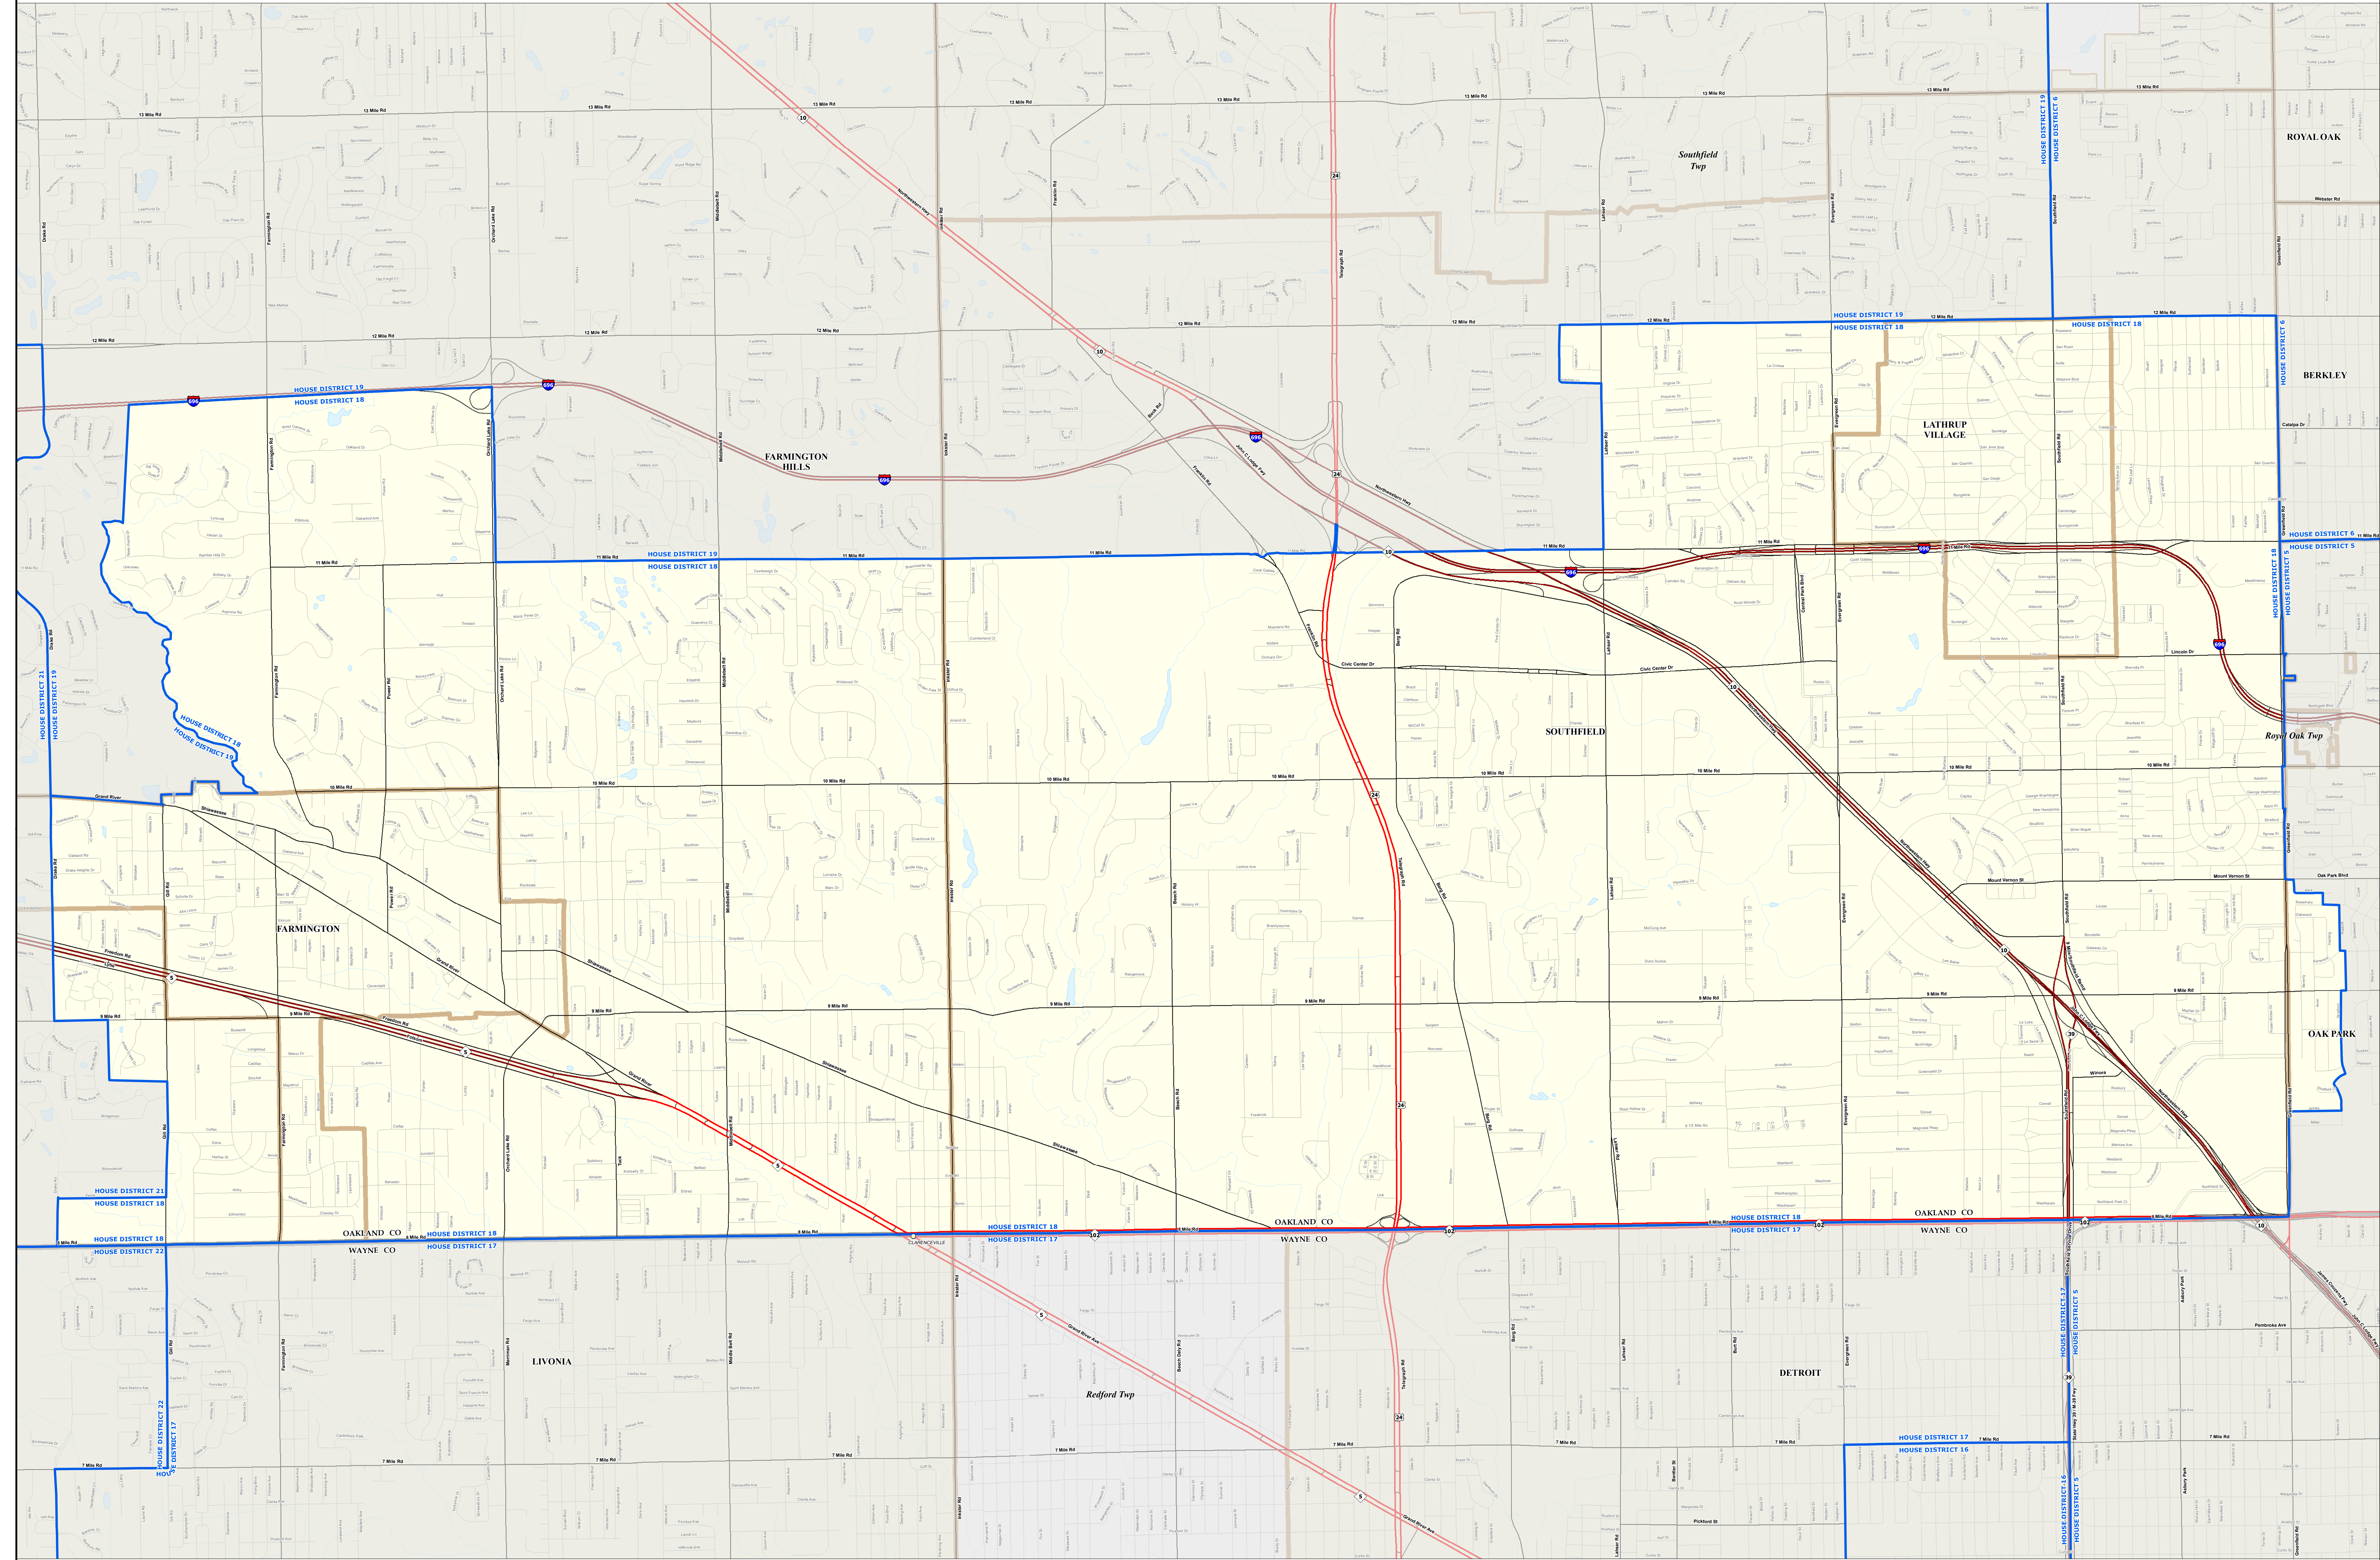

MICHIGAN STATE HOUSE DISTRICT 18

Remedial 2021 Apportionment Plan Approved in 2024

Legend			
	House District		Township
	City		County
	Village		State
	Unincorporated Place		Freeway
			Highway
			Primary Road
			Local Road
			Railroad
			Water Feature
			River, Stream, or Drain